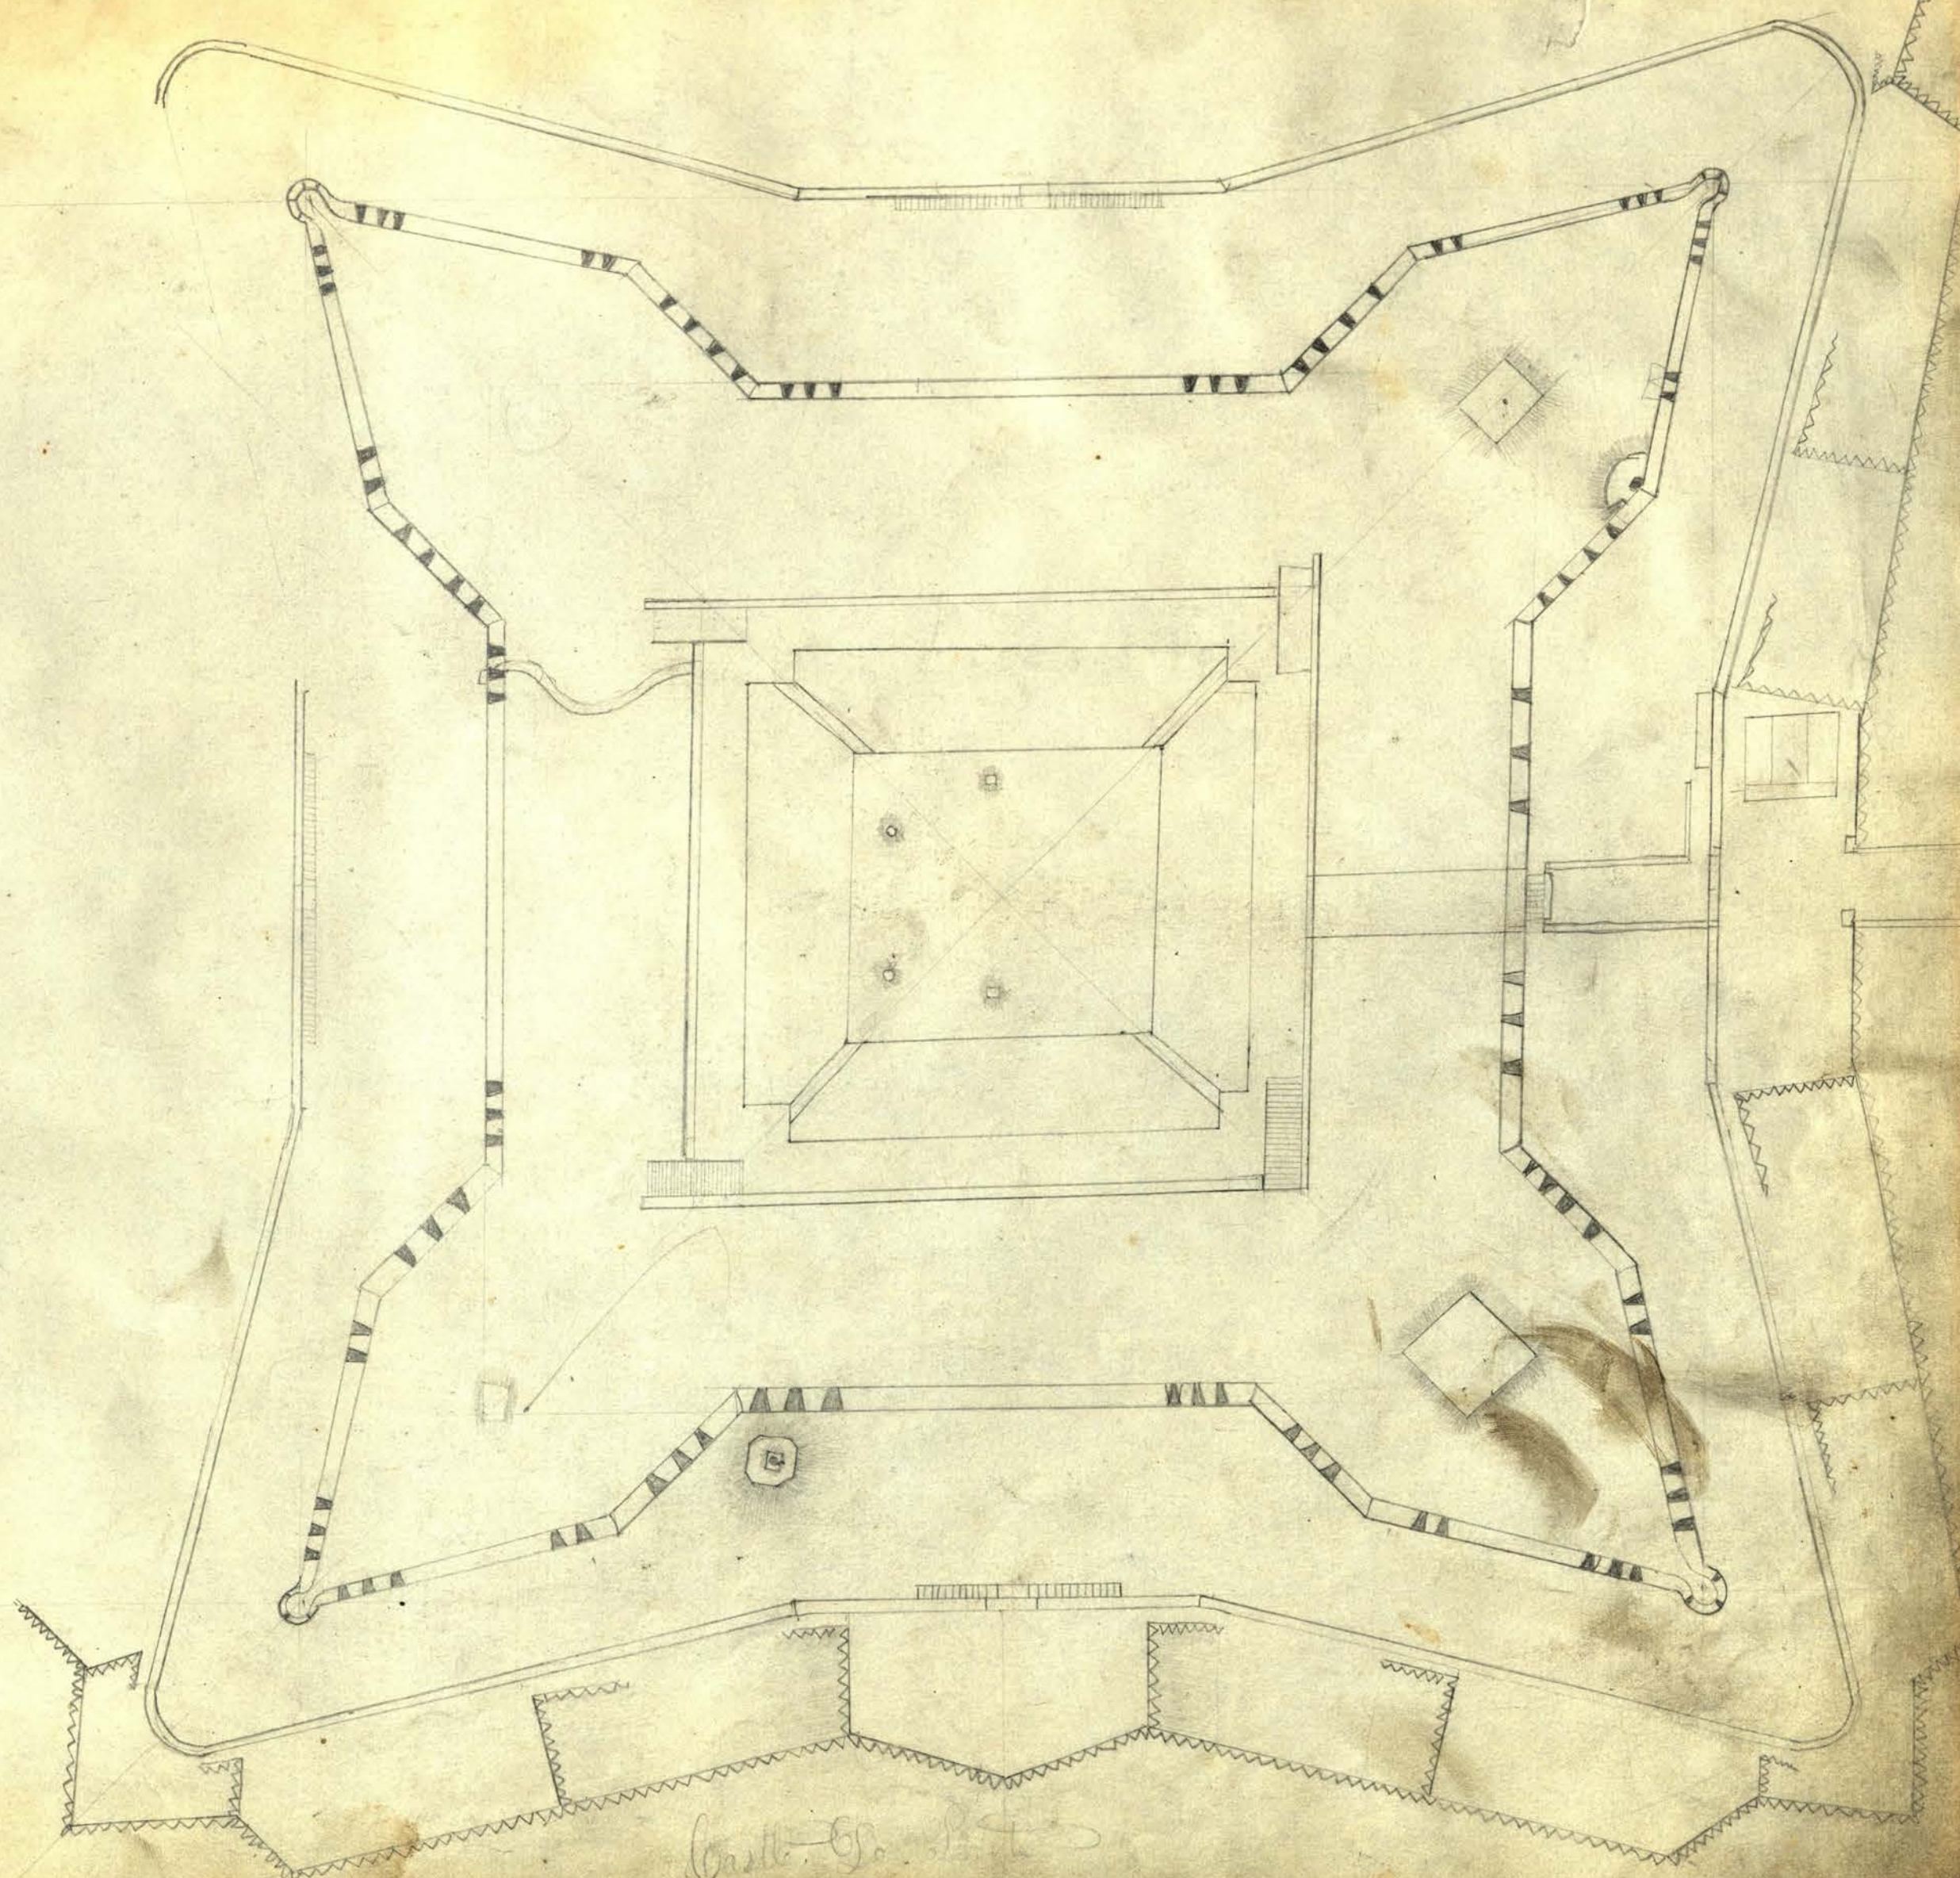

87-502
5036

Sir T Shannon Pittsburg

11/11/11

Amorium continentale
L. f. f. f.

Rosa De castilia.

Age. Green Old Age

Castillo De Pedro, Mexico

Castle, G. B. 1850

V

Bruce Walker fell from his
 boat and shouts of victory did
 not sound at once without a struggle

Burial Place of Capt Walker who was killed at the Battle of Wampanoag on the way
 to relieve the Siege of Bellingham a Prisoner at Bellingham

My Mother

of Fumand Oysters

Age

1850

SKETCH OF Popocatepetle, and the White Lady, Snow Mountains. In Mexico

A Monastery on the Rio Dell, Pinar

Sketch of Vera Cruz & the Castle of San Juan De Aulles from Fort Santiago