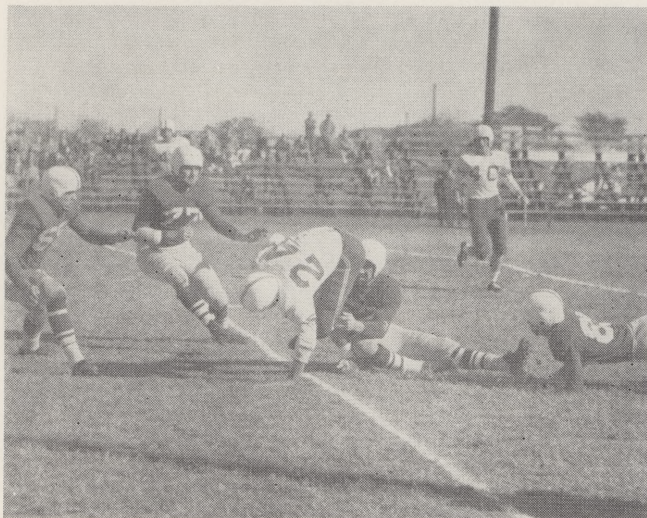

farewell to a great team

Plenty of room—plenty of plowboys