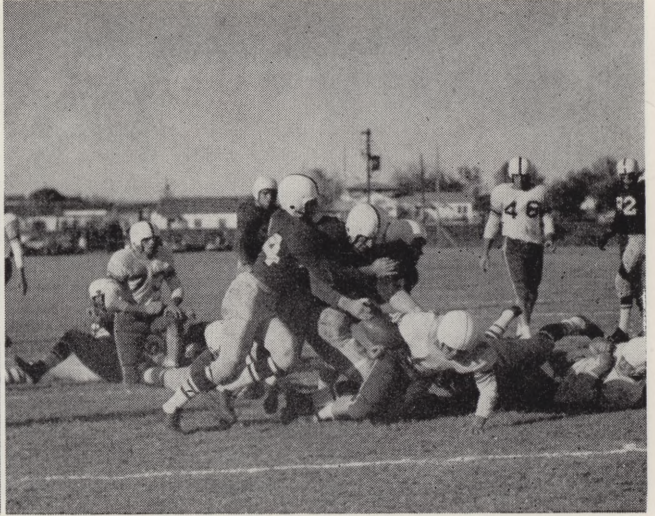

Ball? Ball? Who's got the ball?

Bill Counts, Ron Luther, Curtis True, and Gus Hernandez led the Rebel line.

ASC proved its claim to the conference championship by winning easily over the Plowboys from John Tarleton 14-0.

Tarleton never seriously threatened and the hard charging Rebel line opened big holes for a bevy of lightning-fast backs, who gained around end, through the middle, and in the air.

Both of the Reb touchdowns came suddenly,