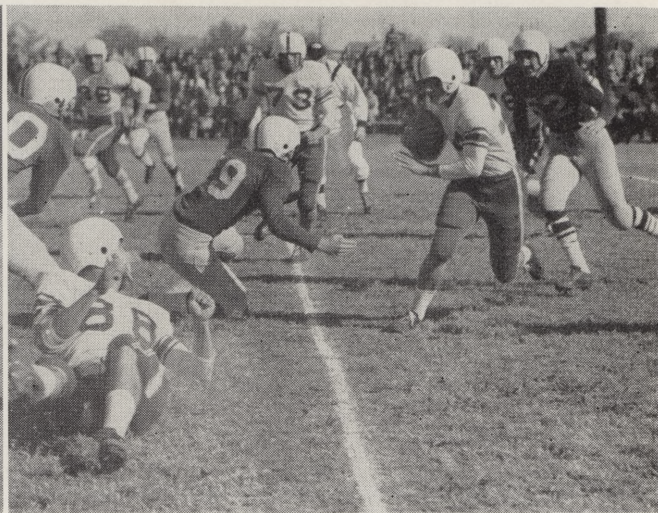

Symank's valley of decision

from a difficult angle to give the Rebs a lead of 24-0 at the end of the third quarter.

The final tally for the Rebels came in the fading minutes of the game when fullback Ronald Bond got loose on a 35-yard jaunt that

carried him deep into Viking territory before he was downed. Two plays later, Symank slipped off tackle for 24 yards and the score. The point try was no good. Sam Howard, Fred Cook, Bernie Cook, Ken Vavra, and Johnny Symank stood out offensively; Weldon Wright,